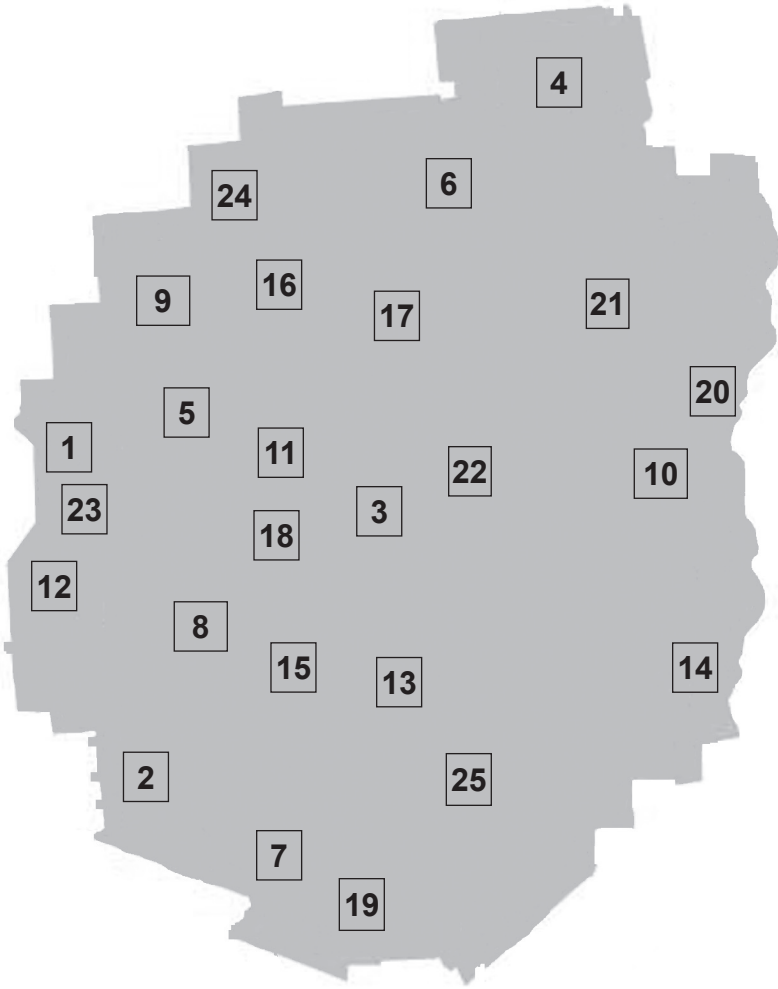

WILD FORESTS IN THE ADIRONDACK FOREST PRESERVE

- | | | |
|--------------------|------------------------|----------------------------|
| 1) Aldrich Pond | 11) Horseshoe Lake | 19) Shaker Mountain |
| 2) Black River | 12) Independence River | 20) Split Rock |
| 3) Blue Mountain | 13) Jessup River | 21) Taylor Pond |
| 4) Chazy Highlands | 14) Lake George | 22) Vanderwhacker Mountain |
| 5) Cranberry Lake | 15) Moose River Plains | 23) Watson East Triangle |
| 6) Debar Mountain | 16) Raquette Boreal | 24) White Hill |
| 7) Ferris Lake | 17) Saranac Lakes | 25) Wilcox Lake |
| 8) Fulton Chain | 18) Sargent Ponds | |
| 9) Grasse River | | |
| 10) Hammond Pond | | |