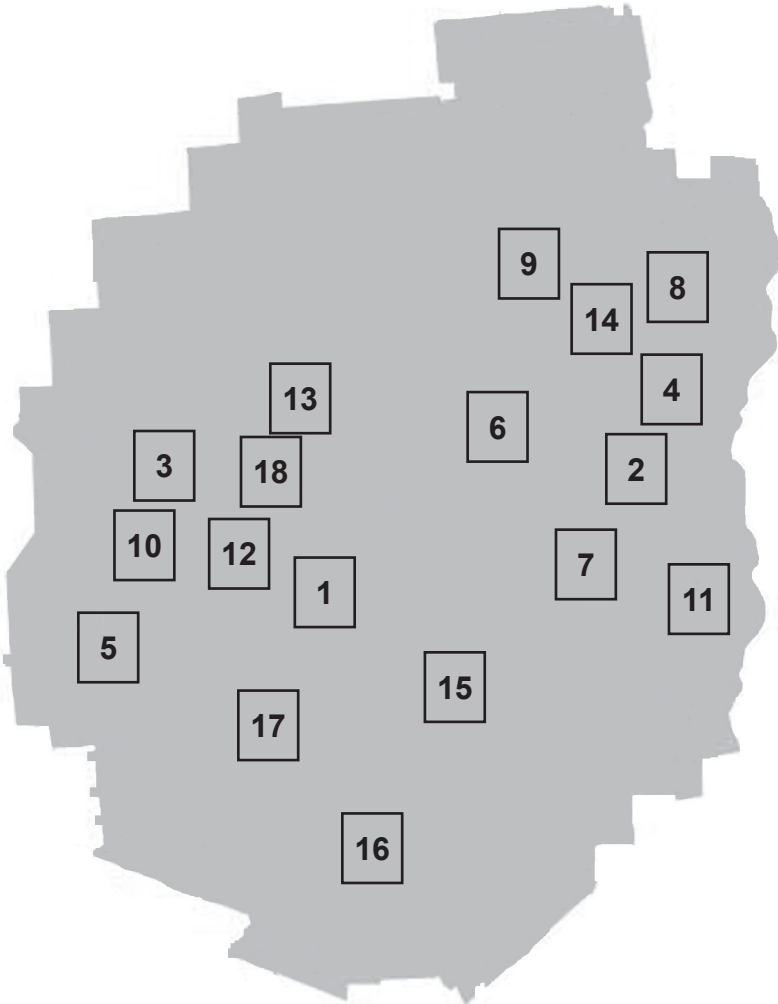

## WILDERNESS AREAS IN THE ADIRONDACK FOREST PRESERVE

- |                      |                        |
|----------------------|------------------------|
| 1) Blue Ridge        | 10) Pepperbox          |
| 2) Dix Mountain      | 11) Pharaoh Lake       |
| 3) Five Ponds        | 12) Pigeon Lake        |
| 4) Giant Mountain    | 13) Round Lake         |
| 5) Ha-De-Ron-Dah     | 14) Sentinel Range     |
| 6) High Peaks        | 15) Siamese Ponds      |
| 7) Hoffman Notch     | 16) Silver Lake        |
| 8) Jay Mountain      | 17) West Canada Lakes  |
| 9) McKenzie Mountain | 18) William C. Whitney |